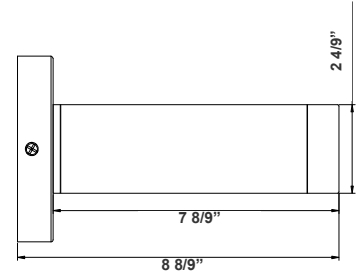

Type: _____

8 8/9" (H) X 2 4/9" (W) X 2" (D)

2" Cylinder, Pendant & Ceiling Cylinder Light, Aluminum Cylinder, White Aluminum Housing, Clear Glass Lens

Features

- Aluminum Base and Polycarbonate (PC) Lens
- Dimming: Dimmable Down to 10% Using a Standard TRIAC LED Dimmer TRIAC logo
- 7-Year Warranty
- Multi CCT: Selectable Multi-CCT & Power Switches Located the back of the fixture