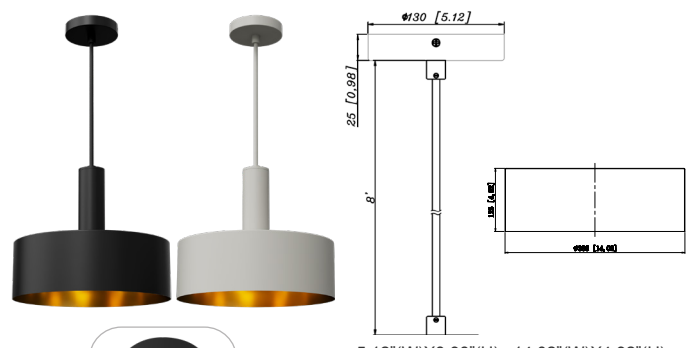

CMC2-MCT-DT-BK+CMC-CS-8FT-BK+CMC2-PS14-BG
CMC2-MCT-DT-BK+CMC-CS-8FT-WH+CMC2-PS14-WG