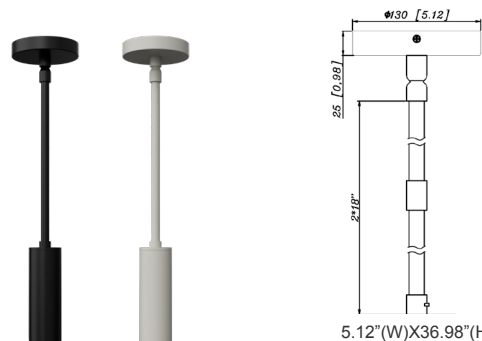

CMC-CS-8FT-BK
Suspension Cable &
Canopy Set For CMC
Series, 8Ft, 5-Wire, Black

CMC-CS-8FT-WH
Suspension Cable &
Canopy Set For CMC
Series, 8Ft, 5-Wire, White

CMC-JBCK-BK

CMC-JBCK-WH

ACCESSORIES:

CMC2-MCT-DT-BK+CMC-CS-8FT-BK
CMC2-MCT-DT-WH+CMC-CS-8FT-WH