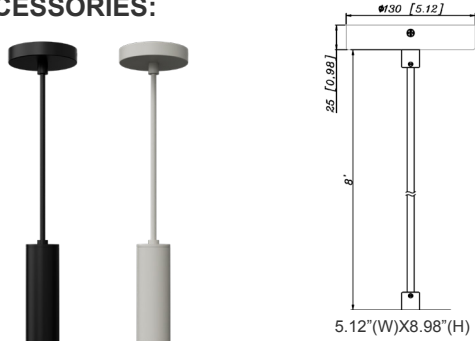

CMC-CS-8FT-BK
Suspension Cable &
Canopy Set For CMC
Series, 8Ft, 5-Wire, Black

CMC-CS-8FT-WH
Suspension Cable &
Canopy Set For CMC
Series, 8Ft, 5-Wire, White

CMC-JBCK-BK

CMC-JBCK-WH

ACCESSORIES:

CMC2-MCT-DT-BK+CMC-CS-8FT-BK
CMC2-MCT-DT-WH+CMC-CS-8FT-WH