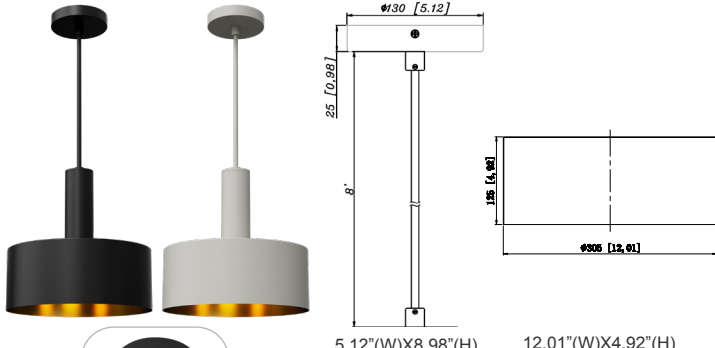

CMC2-MCT-DT-BK+CMC-CS-8FT-BK+CMC2-PS12-BG
CMC2-MCT-DT-BK+CMC-CS-8FT-WH+CMC2-PS12-WG