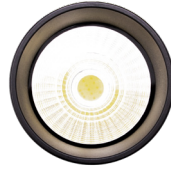

Type: _____

8 8/9" (H) X 2 4/9" (W) X 2" (D)

2" Cylinder, Pendant & Ceiling Cylinder Light, Aluminum Cylinder, White Aluminum Housing, Clear Glass Lens

Features

- Aluminum Base and Polycarbonate (PC) Lens
- Dimming: Dimmable Down to 10% Using a Standard TRIAC LED Dimmer TRIAC logo
- 7-Year Warranty
- Multi CCT: Selectable Multi-CCT & Power Switches Located the back of the fixture

Technical Specifications

Electrical:

- Voltage: 120V, 60Hz
- Power Factor: >0.90
- THD: <20%
- Wattage: 6W
- Efficacy: 75 LPW

Mechanical:

- Aluminum Housing & Glass Lens
- Suspension Cable & Canopy Set Accessories Avail.
- Universal Swivel W/ Rod Kit Accessories Avail. Ambient Operating Temperature: -13°F to 113°F
- Rated life: 70,000 hrs
- IP Rating: IP40 suitable for damp locations

Applications:

- 2" Cylinder, Pendant & Ceiling Cylinder Light, Aluminum Cylinder, White Aluminum Housing, Clear Glass Lens

Other Models:

- 6W | 450LM | CMC2L-MCT-DT-WH • 9W | 675LM | CMC3-MCTP-DD-WH • 15W | 1125LM | CMC4-MCTP-DD-WH • 75W | 2625LM | CMC6-MCTP-DD-WH
- 6W | 450LM | CMC2L-MCT-DT-BK • 9W | 675LM | CMC3-MCTP-DD-BK • 15W | 1125LM | CMC4-MCTP-DD-BK • 75W | 2625LM | CMC6-MCTP-DD-BK

Other Views:

BLACK:

Side View

Lens View

Back View

WHITE:

Side View

Lens View